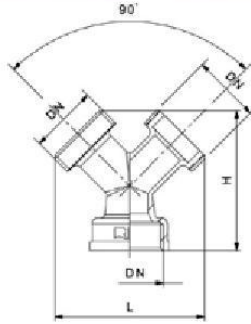

## Brass 3 Way Fitting

### Dimensions

DN	H	L
3/4"	53	57

Available with Bayonet  
Fastenings - LV 3325