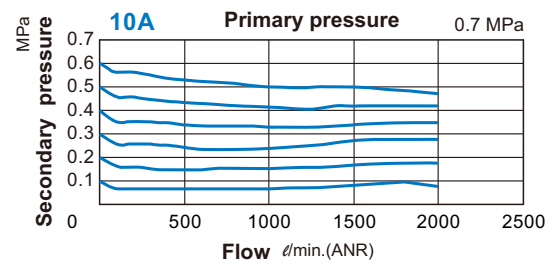

MAR301 series

AIR UNITS (R. UNIT)

mindman

Symbol

Specification

Model	MAR301	
Bore No.	8A	10A
Port size	1/4	3/8
Medium	Air	
Max. operating pressure	1 MPa	
Proof pressure	1.5 MPa	
Regulated pressure range	0.05~0.85 MPa	
Ambient temperature	-5~+60°C (No freezing)	
Attachment	Bracket	
Option	Pressure gauge (PG-40)	
Weight	250g	

Order example

Flow feature

mindman