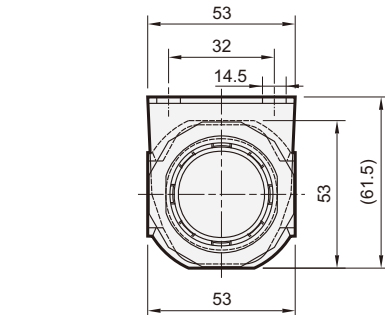

Flow feature