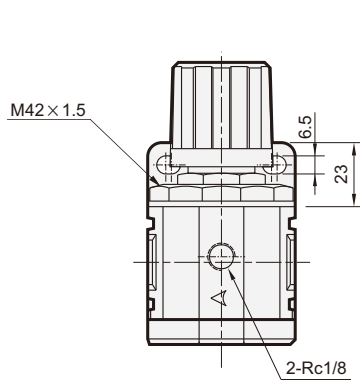

Flow feature