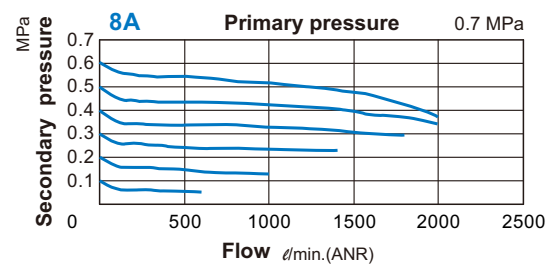

MAR301 series

AIR UNITS (R. UNIT)

mindman

Symbol

Specification

Model	MAR301	
Bore No.	8A	10A
Port size	1/4	3/8
Medium	Air	
Max. operating pressure	1 MPa	
Proof pressure	1.5 MPa	
Regulated pressure range	0.05~0.85 MPa	
Ambient temperature	-5~+60°C (No freezing)	
Attachment	Bracket	
Option	Pressure gauge (PG-40)	
Weight	250g	

Order example

Flow feature

mindman