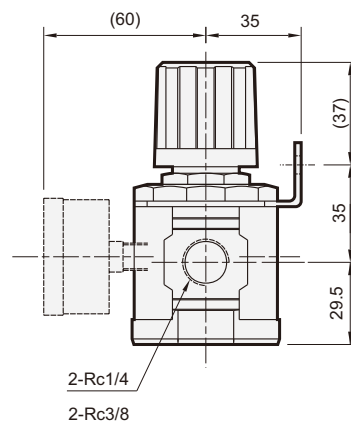

MAR301 series

AIR UNITS (R. UNIT)

mindman

Symbol

Specification

Model	MAR301	
Bore No.	8A	10A
Port size	1/4	3/8
Medium	Air	
Max. operating pressure	1 MPa	
Proof pressure	1.5 MPa	
Regulated pressure range	0.05~0.85 MPa	
Ambient temperature	-5~+60°C (No freezing)	
Attachment	Bracket	
Option	Pressure gauge (PG-40)	
Weight	250g	

Order example

Flow feature

mindman