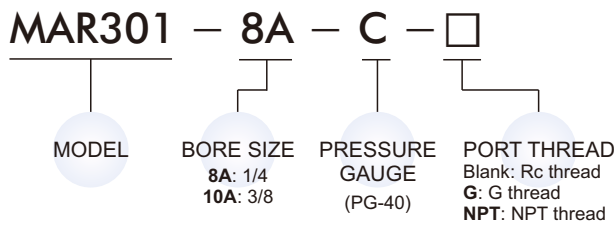

MAR301 series

AIR UNITS (R. UNIT)

mindman

Symbol

Specification

Model	MAR301	
Bore No.	8A	10A
Port size	1/4	3/8
Medium	Air	
Max. operating pressure	1 MPa	
Proof pressure	1.5 MPa	
Regulated pressure range	0.05~0.85 MPa	
Ambient temperature	-5~+60°C (No freezing)	
Attachment	Bracket	
Option	Pressure gauge (PG-40)	
Weight	250g	

Order example

Flow feature

mindman