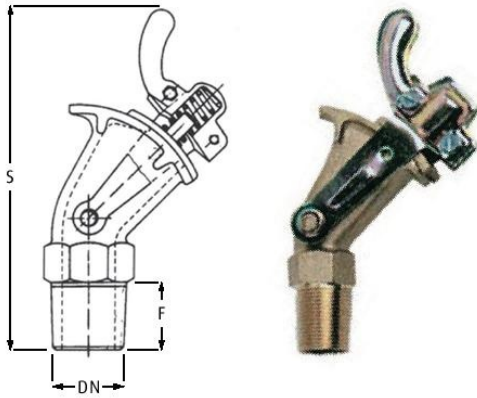

LV 1165

Bronze/Cast Iron Discharge Cock

For Heavy Liquids, Screwed BSPP Male

Dimensions

DN	F	S	KG
3/4"	30	170	0.45
1 1/2"	40	200	1.30
2"	40	220	1.50
2 1/2"	53	260	3.85
3"	53	300	5.40
4"	60	350	10.80