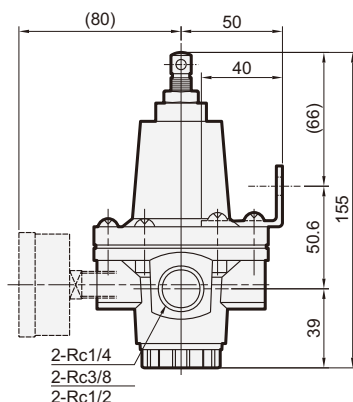

MAR400 series

AIR UNITS (R. UNIT)

mindman

Symbol

Specification

Model	MAR400		
Bore No.	8A	10A	15A
Port size	1/4	3/8	1/2
Medium	Air		
Max. operating pressure	1 MPa		
Proof pressure	1.5 MPa		
Regulated pressure range	0.05~0.85 MPa		
Ambient temperature	-5~+60°C (No freezing)		
Attachment	Pressure gauge (PG-50), bracket		
Weight	1000 g		

Order example

MAR400 — 8A — □

MODEL

BORE SIZE

8A: 1/4
10A: 3/8
15A: 1/2

PORT THREAD

Blank: Rc thread
G: G thread
NPT: NPT thread

Flow feature