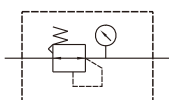

MAR400 series

AIR UNITS (R. UNIT)

mindman

Symbol

Specification

Model	MAR400		
Bore No.	8A	10A	15A
Port size	1/4	3/8	1/2
Medium	Air		
Max. operating pressure	1 MPa		
Proof pressure	1.5 MPa		
Regulated pressure range	0.05~0.85 MPa		
Ambient temperature	-5~+60°C (No freezing)		
Attachment	Pressure gauge (PG-50), bracket		
Weight	1000 g		

Order example

MAR400 — 8A — □

MODEL

BORE SIZE

8A: 1/4
10A: 3/8
15A: 1/2

PORT THREAD

Blank: Rc thread
G: G thread
NPT: NPT thread

Flow feature