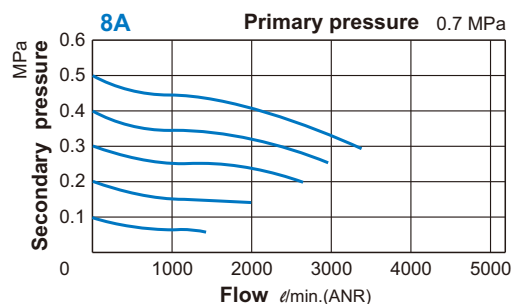

MAR400 series

AIR UNITS (R. UNIT)

mindman

Symbol

Specification

Model	MAR400		
Bore No.	8A	10A	15A
Port size	1/4	3/8	1/2
Medium	Air		
Max. operating pressure	1 MPa		
Proof pressure	1.5 MPa		
Regulated pressure range	0.05~0.85 MPa		
Ambient temperature	-5~+60°C (No freezing)		
Attachment	Pressure gauge (PG-50), bracket		
Weight	1000 g		

Order example

MAR400 — 8A — □

MODEL

BORE SIZE

8A: 1/4
10A: 3/8
15A: 1/2

PORT THREAD

Blank: Rc thread
G: G thread
NPT: NPT thread

Flow feature