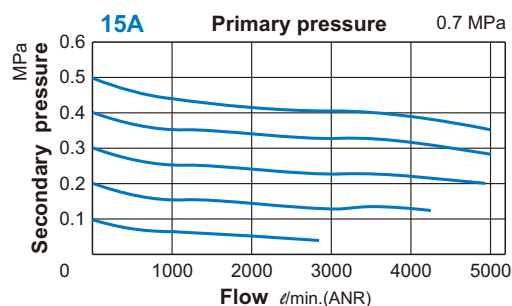

MAR400 series

AIR UNITS (R. UNIT)

mindman

Symbol

Specification

Model	MAR400		
Bore No.	8A	10A	15A
Port size	1/4	3/8	1/2
Medium	Air		
Max. operating pressure	1 MPa		
Proof pressure	1.5 MPa		
Regulated pressure range	0.05~0.85 MPa		
Ambient temperature	-5~+60°C (No freezing)		
Attachment	Pressure gauge (PG-50), bracket		
Weight	1000 g		

Order example

MAR400 — 8A — □

MODEL

BORE SIZE

8A: 1/4
10A: 3/8
15A: 1/2

PORT THREAD

Blank: Rc thread
G: G thread
NPT: NPT thread

Flow feature