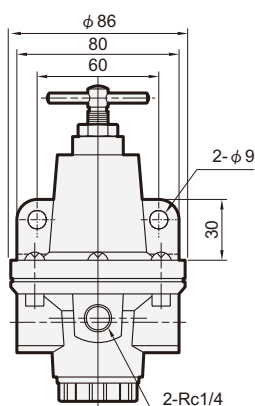

MAR400 series

AIR UNITS (R. UNIT)

mindman

Symbol

Specification

Model	MAR400		
Bore No.	8A	10A	15A
Port size	1/4	3/8	1/2
Medium	Air		
Max. operating pressure	1 MPa		
Proof pressure	1.5 MPa		
Regulated pressure range	0.05~0.85 MPa		
Ambient temperature	-5~+60°C (No freezing)		
Attachment	Pressure gauge (PG-50), bracket		
Weight	1000 g		

Order example

MAR400 — 8A — □

MODEL

BORE SIZE

8A: 1/4
10A: 3/8
15A: 1/2

PORT THREAD

Blank: Rc thread
G: G thread
NPT: NPT thread

Flow feature