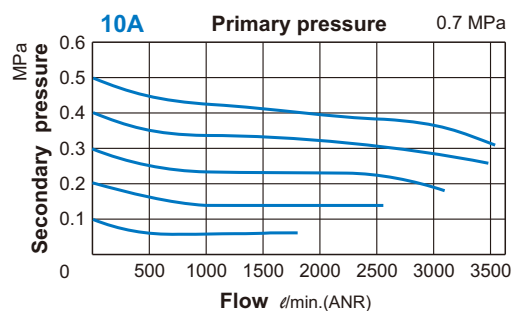

MAR400 series

AIR UNITS (R. UNIT)

mindman

Symbol

Specification

Model	MAR400		
Bore No.	8A	10A	15A
Port size	1/4	3/8	1/2
Medium	Air		
Max. operating pressure	1 MPa		
Proof pressure	1.5 MPa		
Regulated pressure range	0.05~0.85 MPa		
Ambient temperature	-5~+60°C (No freezing)		
Attachment	Pressure gauge (PG-50), bracket		
Weight	1000 g		

Order example

MAR400 — 8A — □

MODEL

BORE SIZE

8A: 1/4
10A: 3/8
15A: 1/2

PORT THREAD

Blank: Rc thread
G: G thread
NPT: NPT thread

Flow feature