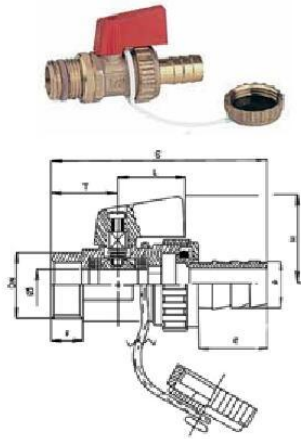

## Brass Boiler Drain Valve

With Swivel Nut, Hose Connection, Cap, Locknut, Gasket, Butterfly Handle

Temperature  
-10°C to 90°C

### Dimensions

DN	F	S	H	T	L	P	E	Kg
1/2"	20	77	34	32	28	15	24	0.15

### Dimensions for LV 4080HU

#### Dimensions

DN	F	S	H	T	L	P	E	Kg
1/2"	9	74	30	25	21	15	22	0.14
3/4"	11	92	40	33	32	20	22	0.27