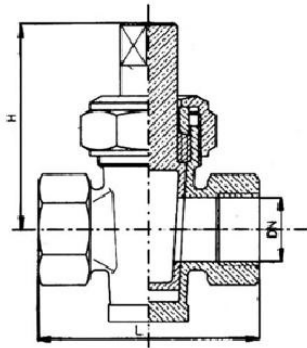

LV 1213

## Bronze Plug Cock with Gland

PN10, Screwed BSPP Female, 2 Way, Levers Available

### Dimensions

DN	L	H	Kg
1/2"	64	65	0.45
3/4"	73	71	0.65
1"	85	85	0.93
1 1/4"	97	90	1.30
1 1/2"	110	113	2.10
2"	128	126	2.95
2 1/2"	135	130	4.75
3"	155	140	6.50